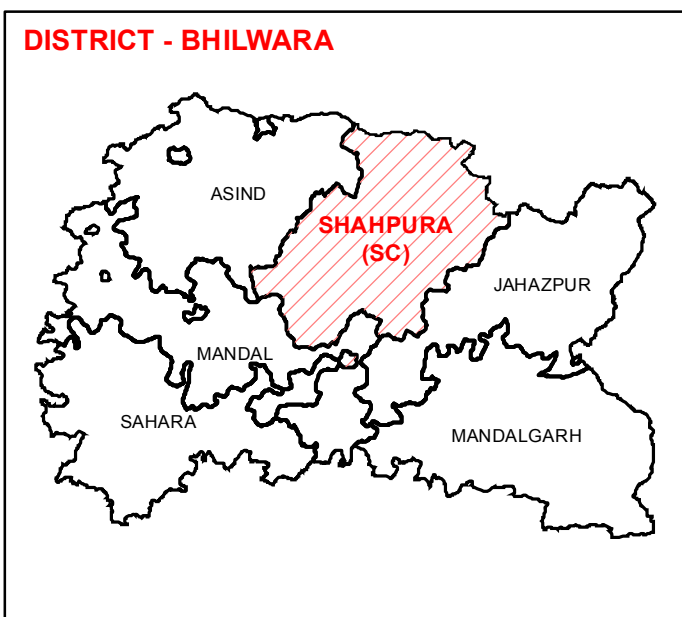

ASSEMBLY CONSTITUENCY - SHAHPURA (SC)-181 DISTRICT - BHILWARA

Legend

- Ⓧ Tehsil Headquarter
- Ⓧ ILR Headquarter
- Ⓧ Patwar Circle Headquarter
- Tehsil Name Tehsil Boundary
- ILR Circle Name ILR Circle Boundary
- Patwar Circle Name Patwar Circle Boundary
- Village Name Village Boundary