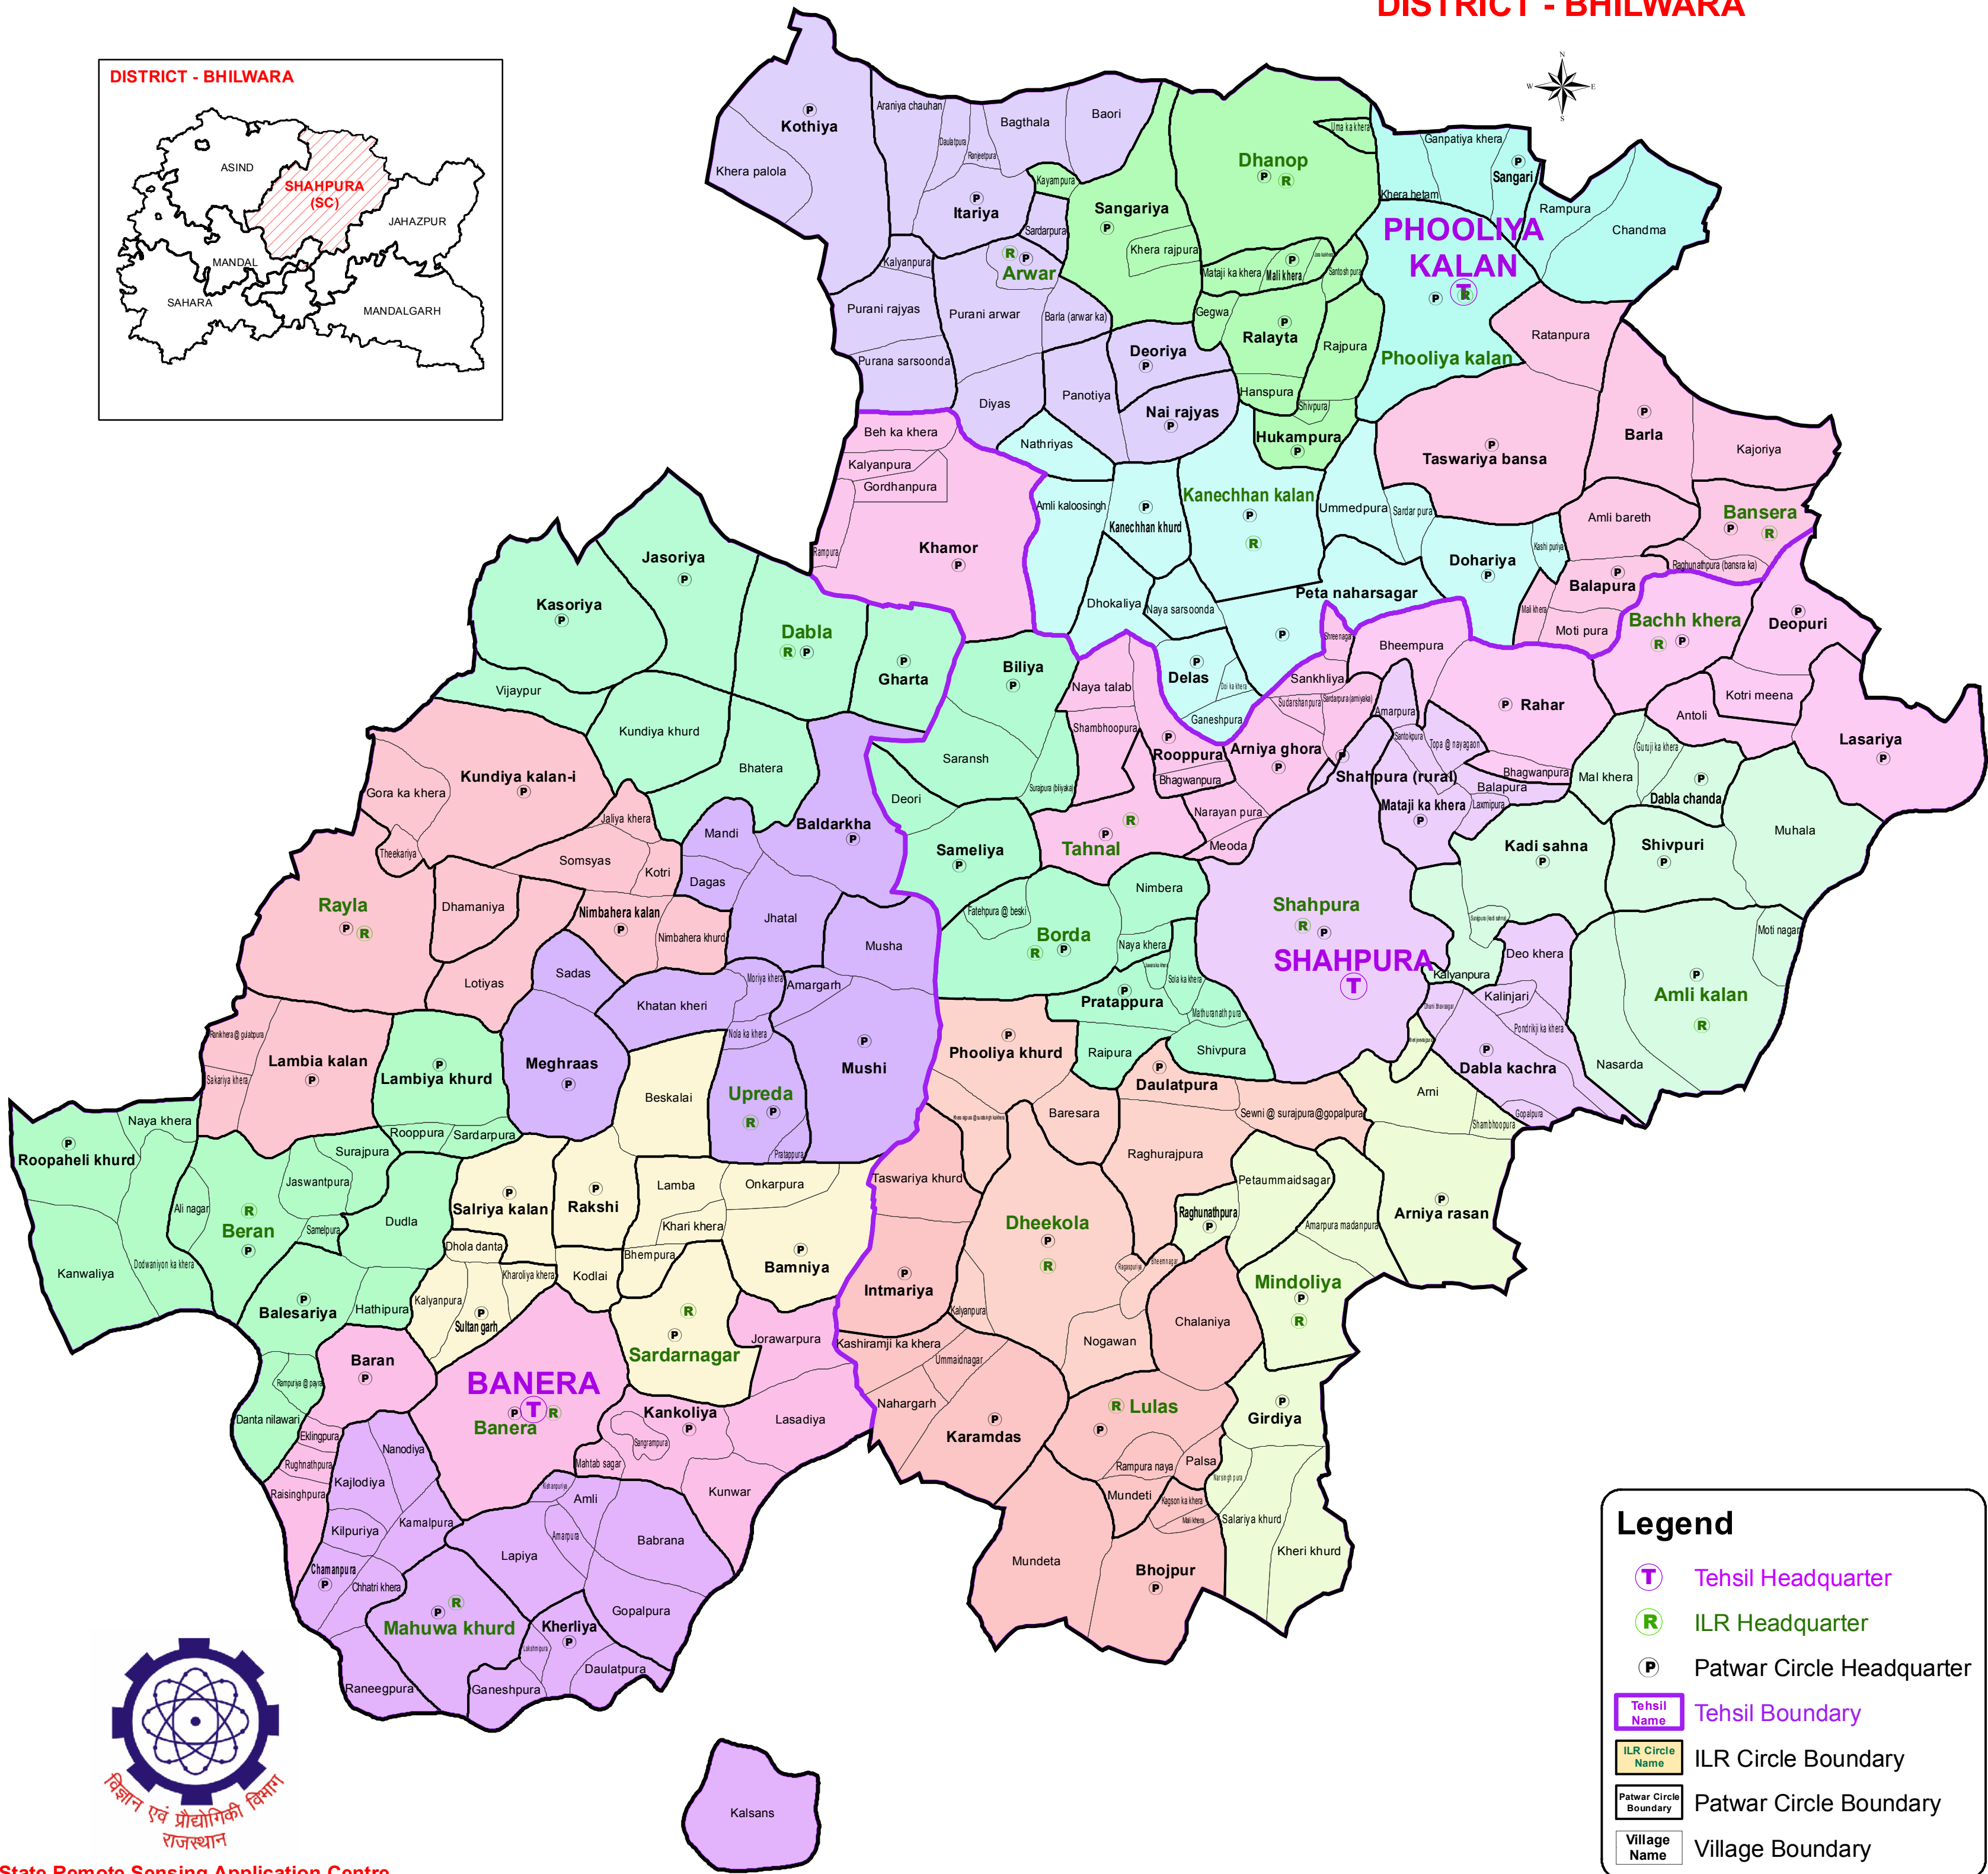

ASSEMBLY CONSTITUENCY - SHAHPURA (SC)-181 DISTRICT - BHILWARA

Legend

- Ⓧ Tehsil Headquarter
- Ⓧ ILR Headquarter
- Ⓧ Patwar Circle Headquarter
- Tehsil Name Tehsil Boundary
- ILR Circle Name ILR Circle Boundary
- Patwar Circle Name Patwar Circle Boundary
- Village Name Village Boundary